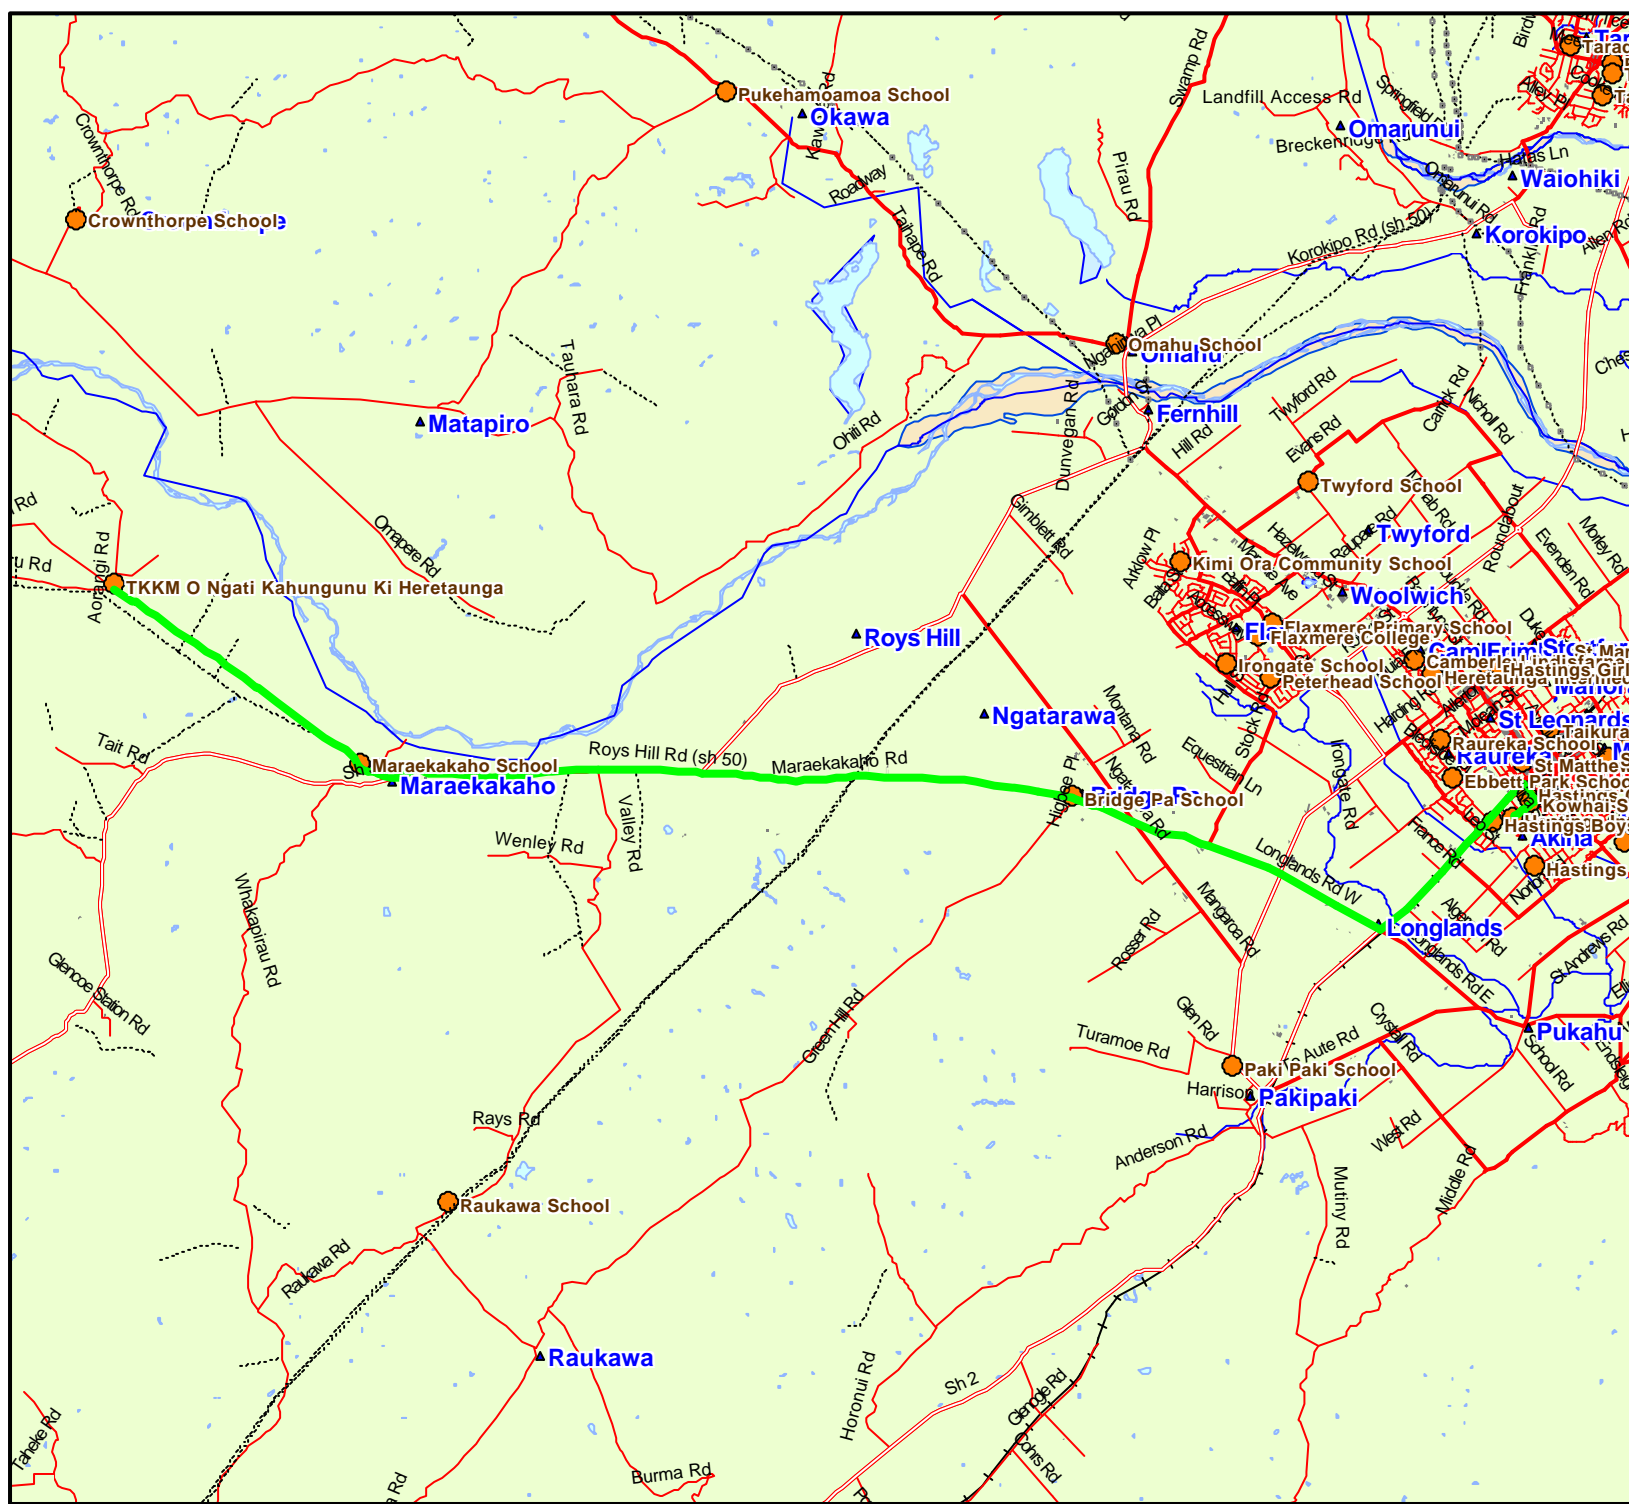

Route No : 5851

A	B
RouteNo	5851
RouteName	Raukawa
MapDistance	52.99
DailyDistance	52.99
RouteType	M
LastModified	8 November 2001

Multiple of Route

-  1
-  2
-  3
-  4
-  5
-  6

1cm = 1.28km

Printed: 5 April 2005

Sourced from LINZ data. Crown and Critchlow Copyright reserved.